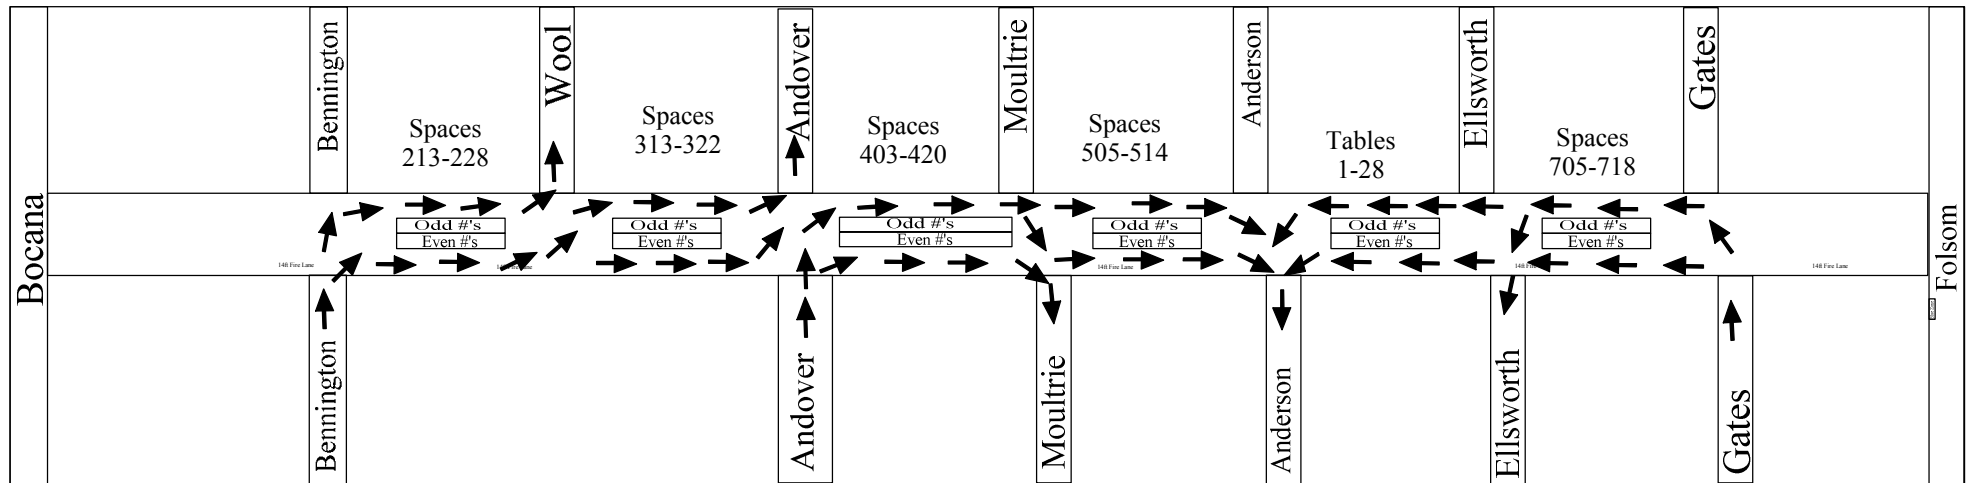

Site Entry Map

Sunday, October 18, 2009
11 am to 6 pm