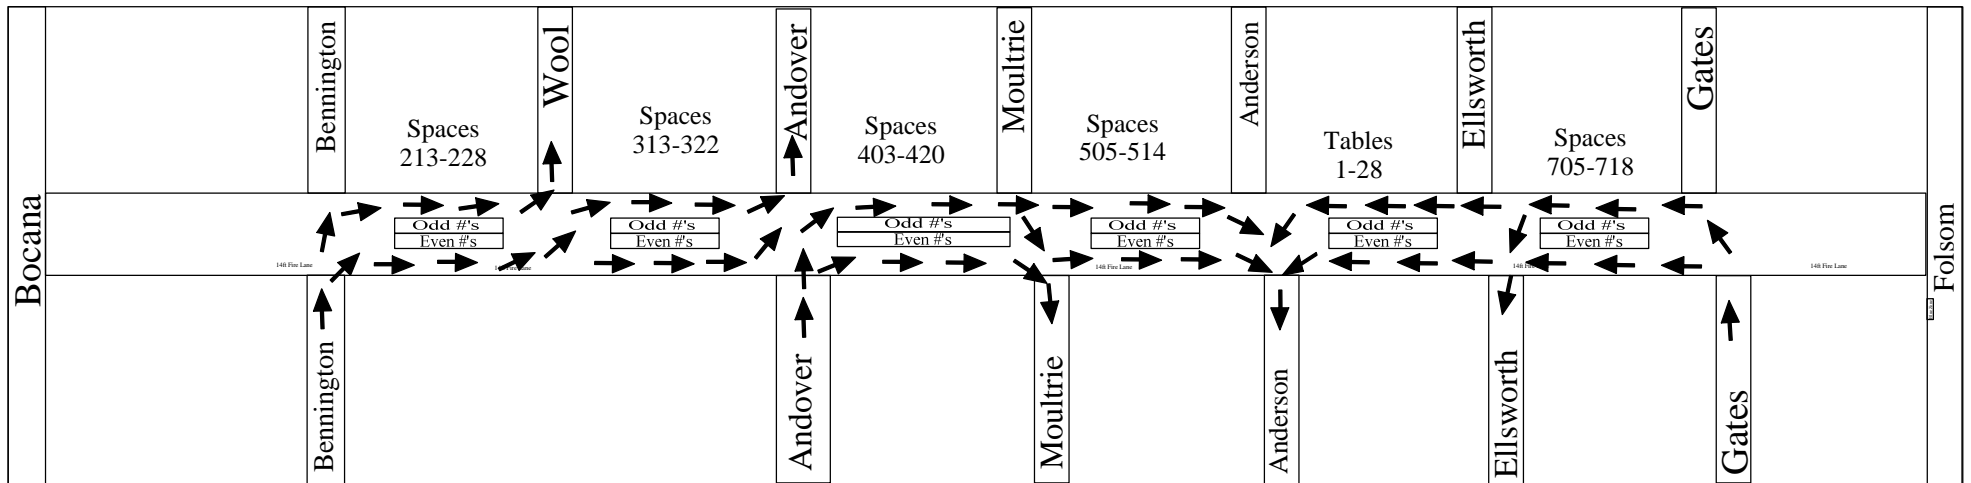

Site Entry Map

Sunday, October 16, 2011
10 am to 6 pm