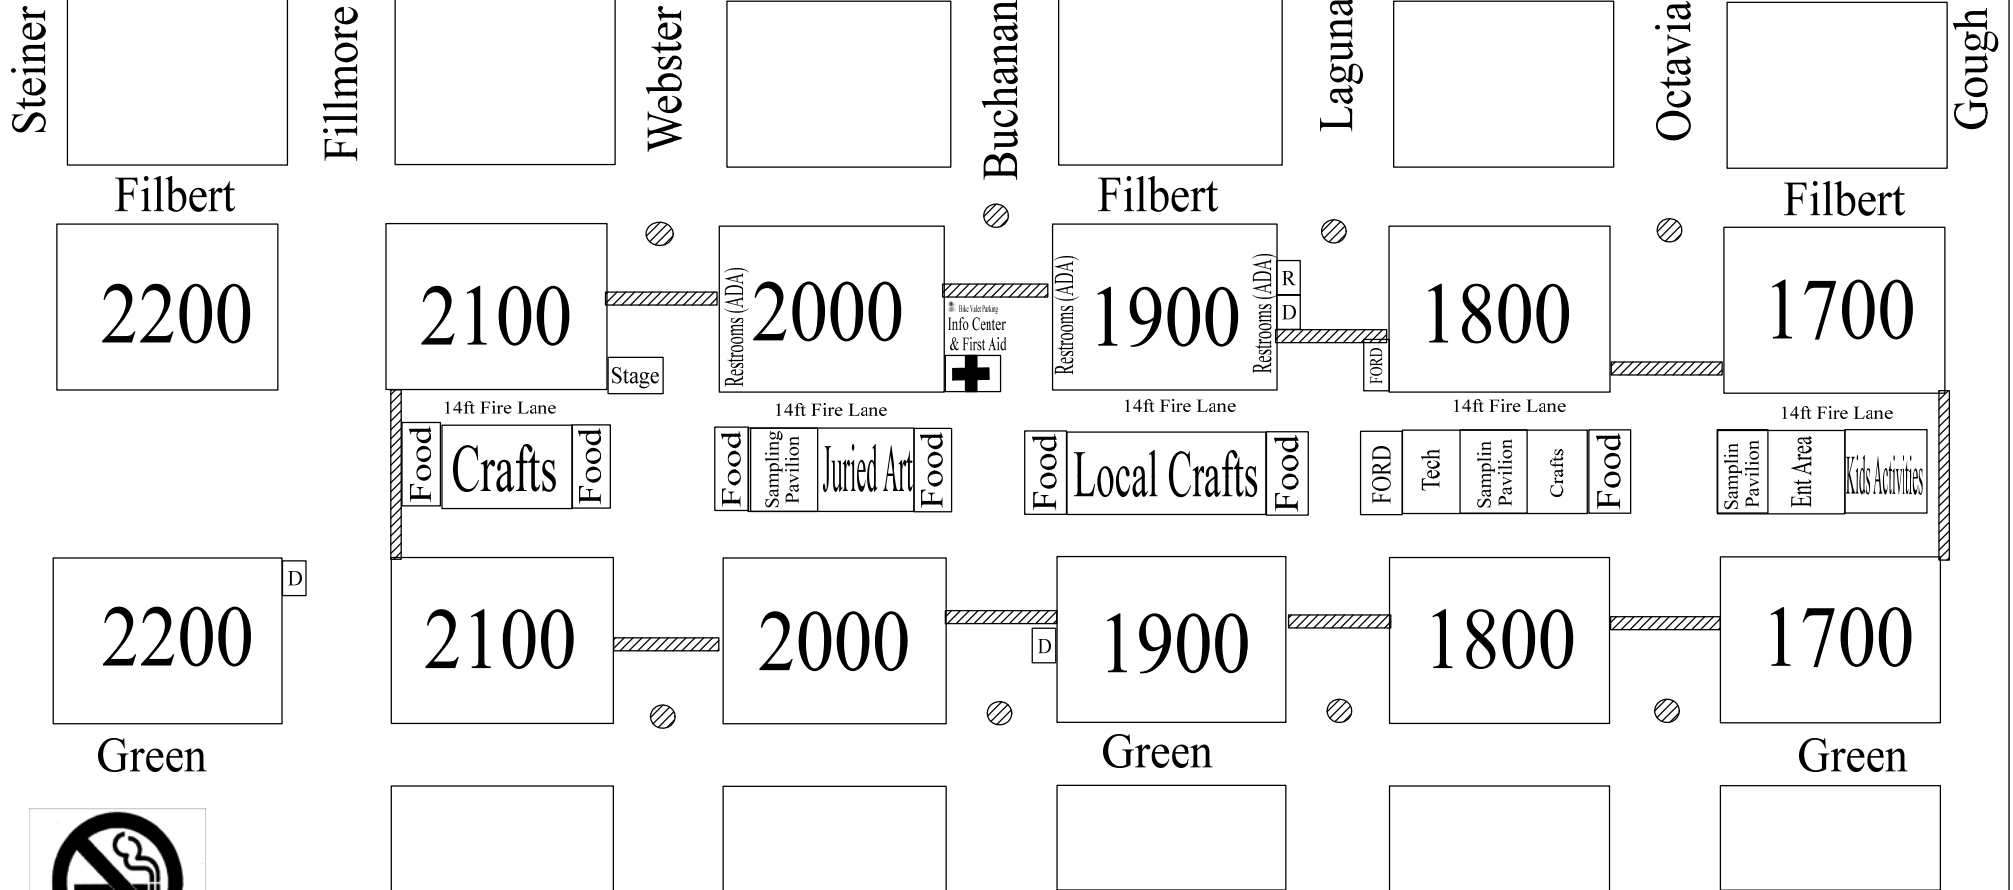

Closed to through Traffic Barricade
 & Barricade Position

Full Closure Barricade

D Debris Box Location
R Recycle Location

1700 Block of Union Street

Filbert Street

Octavia

1796 Lite Bite
1792-94 Residence
1786 Psychic
1784-1788 Dantone Clothing
1782 Vacant
1782 Lotus Within (downstairs) Graville Stained Glass & Lighting
1774 (Upstairs) Nail Salon
1772 Pink Bunny
1770 Vacant
1766 Cassidy Real Estate
1764 Stript Wax Bar
1760 Residence
1756-58 Residence
1750 Moulin Pooch
1740 Residences
1738 Dermal Essentials Skin Care (upstairs) Current Clothing (downstairs)
1738 Psychologist
1728 Canyon Beach Wear
Driveway
1724-1726 Residence
1722 Residence
1718 Union St French Cleaners
1716 Pacific Union
1714 Guzel Designs Jewelry
1712 Vacant
1710 Vacant
1708 Vacant
1700A Head's First
1700 Chiropractor & Professional building

Green Street

Union Street Merchant Storefronts are labeled
Vendor Spaces are numbered in the middle

Gough

1800 Block of Union Street

Filbert Street

Laguna

Ford Ridge & Drive Area

1898 Stuart Moore Jewelers
1892 Aha Yoga
1888 Papyrus
1888A Perfit Fit
1878 LaserAway
1872 David Clay Jewelers (closing soon)
1870 LF Apparel
1864 Ambiance Clothing
1858 Ambiance
1850 Carol Doda Driveway
1846 Chronicle Books
1840 Itoya Top Drawer
1838 Ottimista Enoteca Cafe
1832 ibar
1830 Cafe Union Food
1828 Sprout
1824 Addiction Lingerie
1816 Salon
1814 Vacant
1812 Red Chair Salon (upstairs)
1812 Downstairs Bare waxing
1804 Organic Shimmer
1802 Cow Hollow Dental
1800 Getz Well Pediatrics

Green Street

Union Street Merchant Storefronts are labeled
Vendor Spaces are numbered in the middle

2000 Block of Union Street

Filbert Street

Webster

Stage
10x20 Clear Wall

2090 Lorna Jane

2086 Nine West Shoes