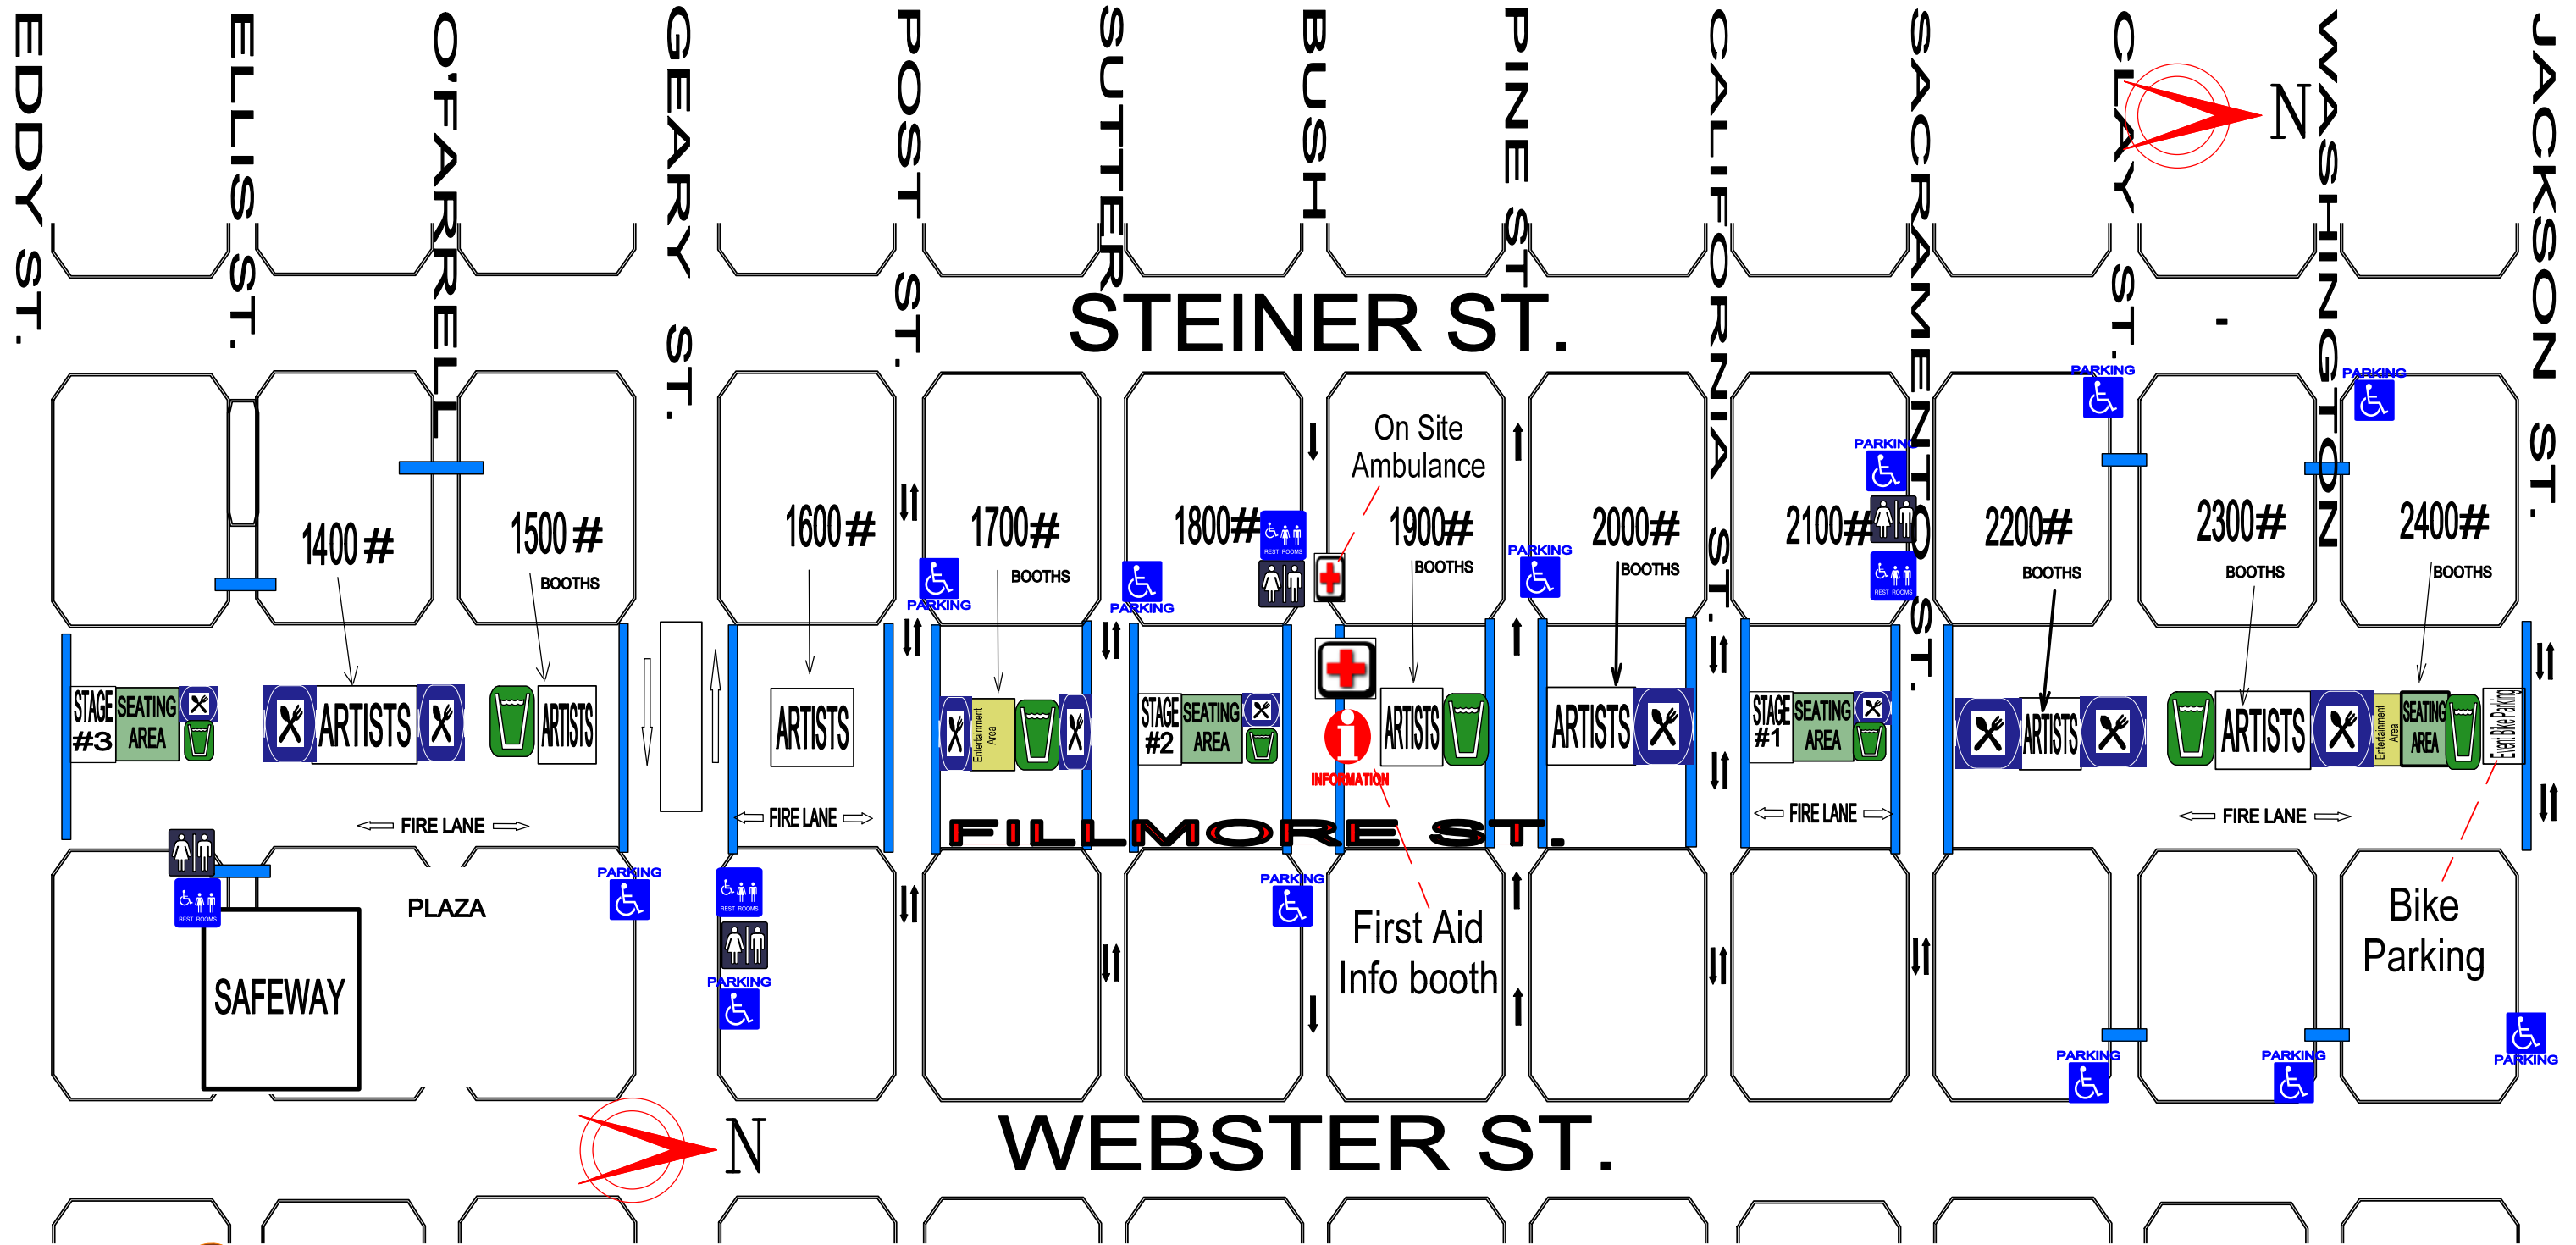

fillmore
Jazz
FESTIVAL
Saturday & Sunday
July 2 & 3, 2016

INFORMATION	STREET CLOSURE with SITE MAP	BEER & WINE	FOOD	RESTROOMS	STAGE SEATING AREA	Perform Area	First Aid