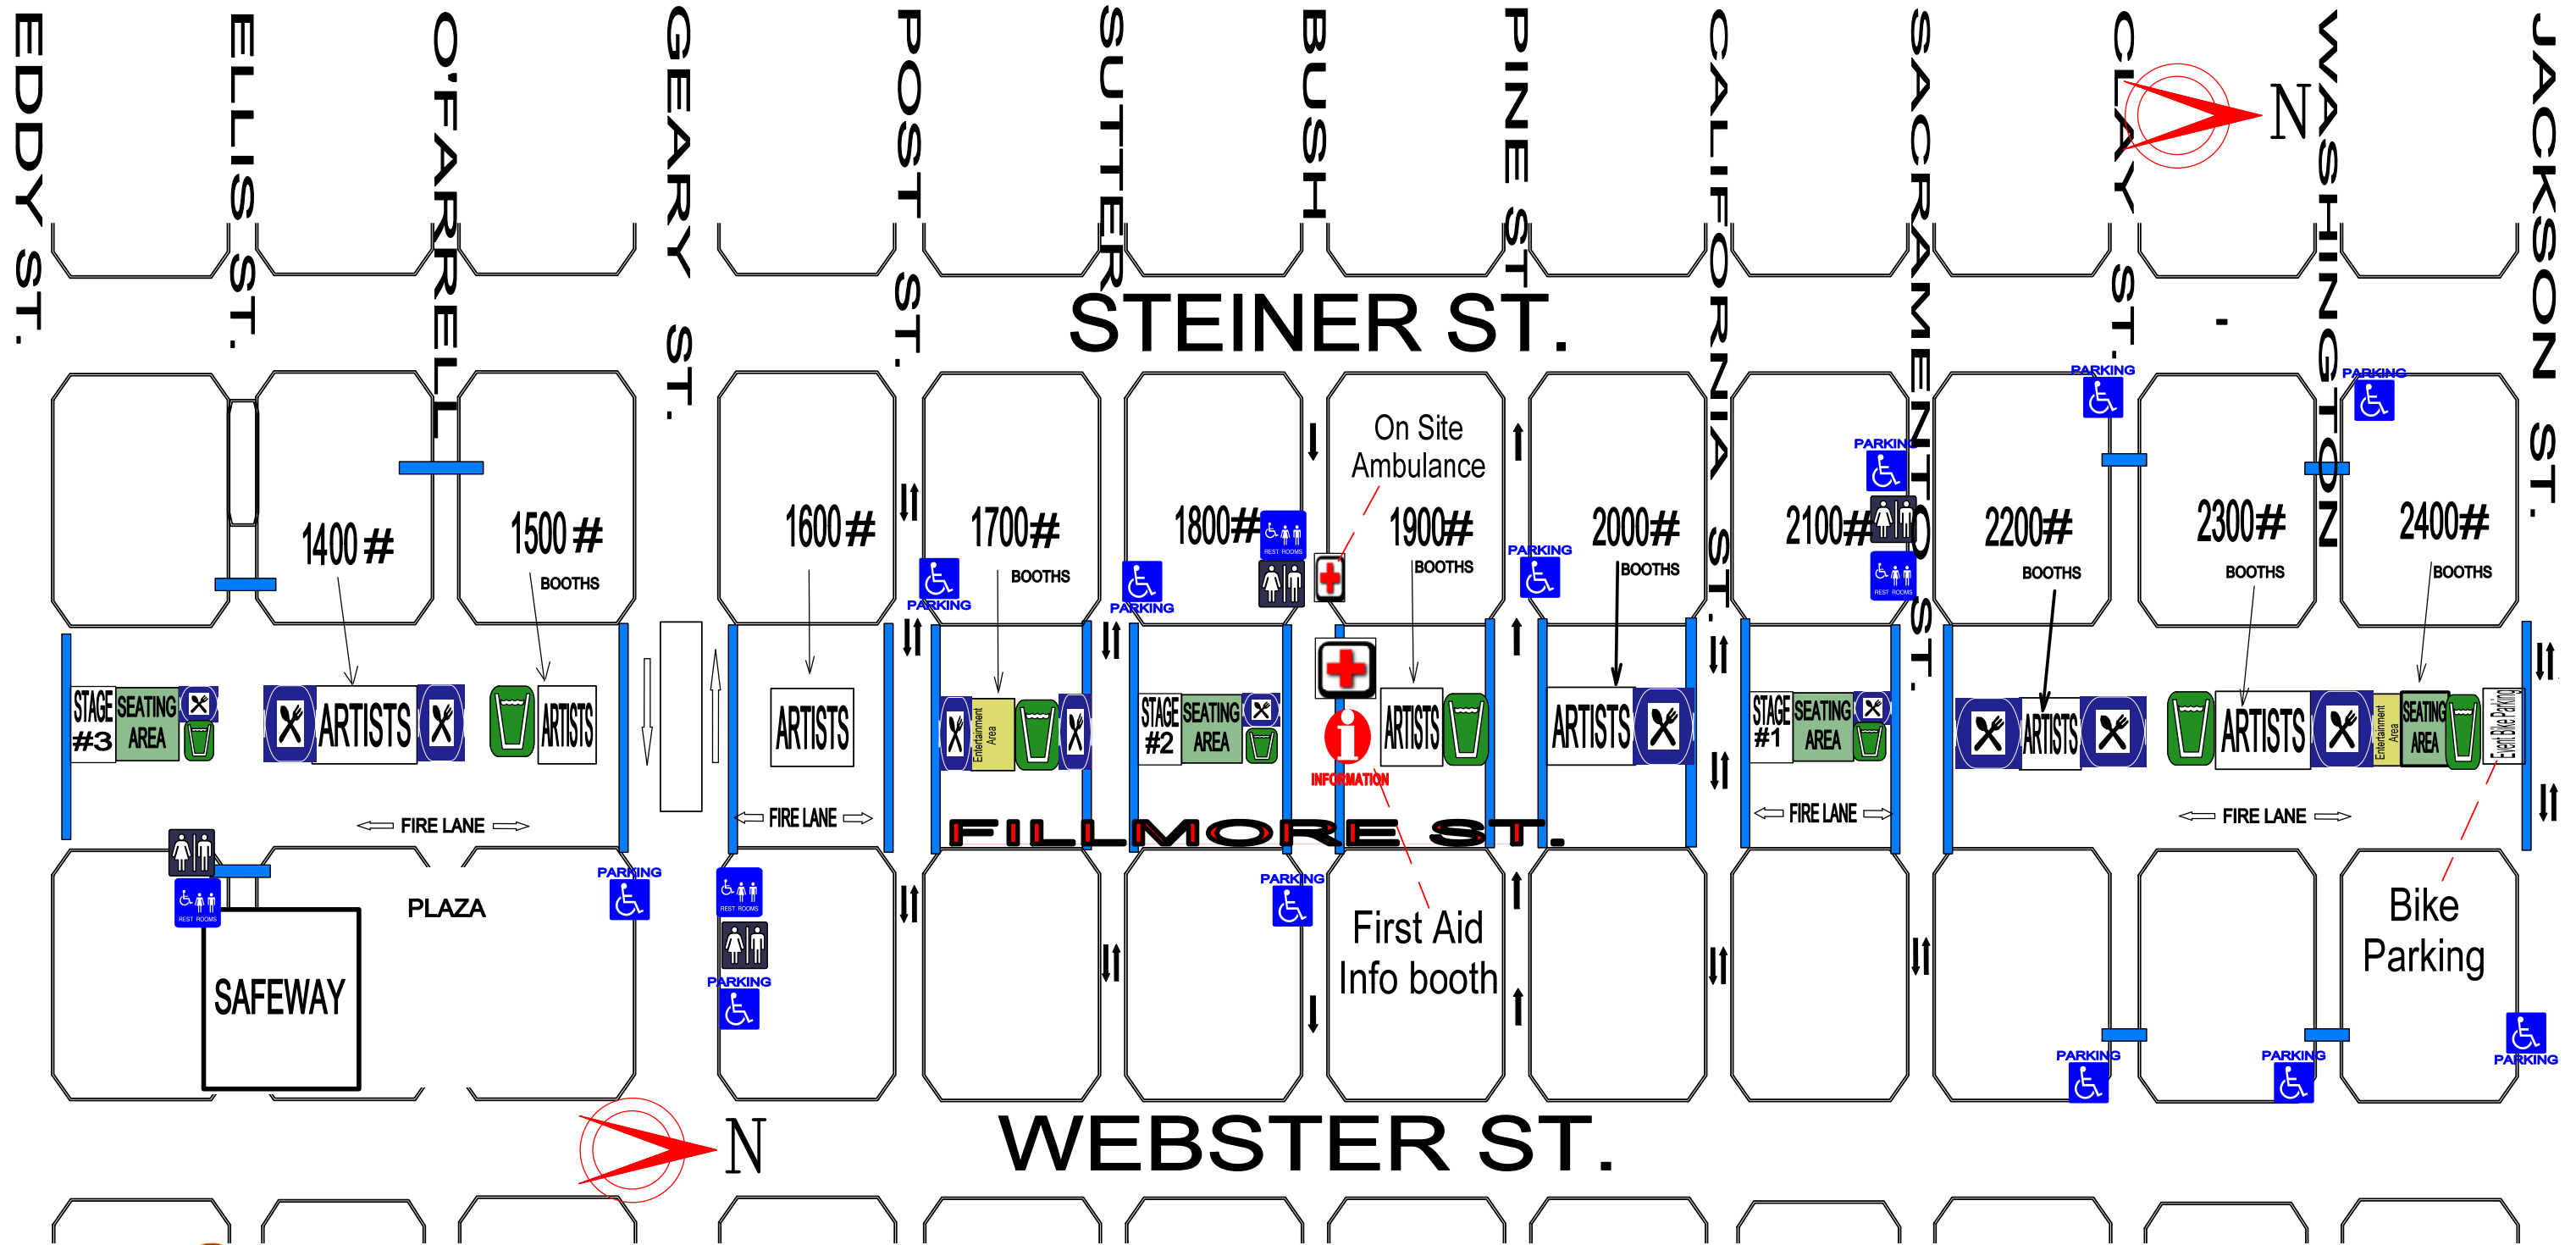

Sutter Street Stage - Beyond Stage

- 10:30 -12:00 Classical Revolution
- 12:30 - 2:00 Trio Garufa
- 2:30 - 4:00 Linda Tillery and the Freedom Band
- 4:30 - 6:00 Atta Kid

Eddy Street Stage

- 10:30 -12:00 Jackie Turner
- 12:30 - 2:00 Fu Man Chu
- 2:30 - 4:00 Moorea Dickason
- 4:30 - 6:00 Danilo's Grupo Universal

Washington Street Entertainment Area

- 12:00 - 2:00 Miller Creek Summer Jazz Combos
- 2:00 - 4:00 Fazz

The Brooklyn Circus SF BLOCK PARTY at O'Farrell Street

DJ LINEUP - Lil Dre & Kev, Red Corvette, SOULECTION, DAGHE, D-

- 12:00 - 6:00 Sharp

O'Farrell Fountain Swing U Stage

11:00am - 6pm Swing DJ's, Swing and Salsa Lessons, Dance contests, Bands and more!

fillmore
Jazz
FESTIVAL
 Saturday & Sunday
 July 1 & 2, 2017

INFORMATION	STREET CLOSURE with SITE MAP	BEER & WINE	FOOD	RESTROOMS	STAGE SEATING AREA	Perform Area	First Aid